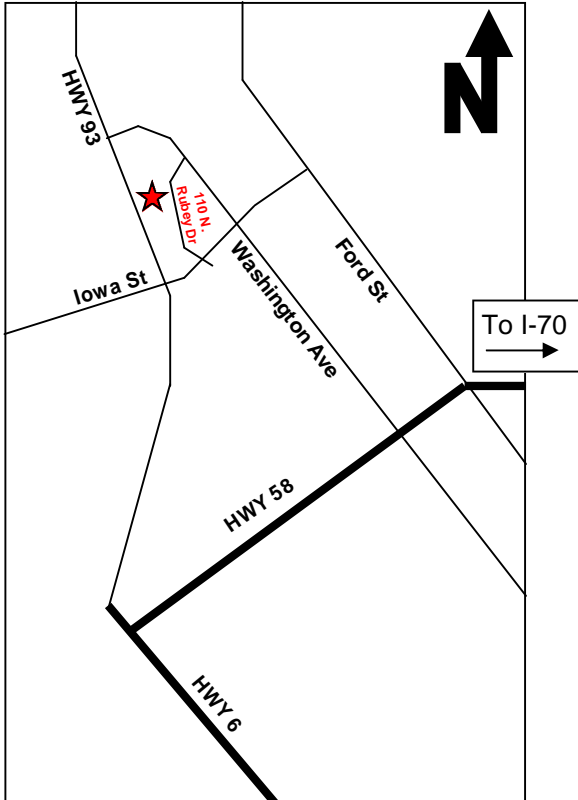

Map and Driving Directions

110 N. Rubey Drive, Golden CO 80403
303.801.0530

From Westbound I-70

I-70 West to
Hwy 58 West exit.
Take Hwy 58 to
Washington,
turn Right on
Washington to
Rubey Dr.
Turn Left on Rubey Dr.

From Westbound 6th

Take 6th until it turns into
Hwy 93.
Turn Right onto Iowa Dr.
Turn Left onto Rubey Dr.

From Eastbound I-70

I-70 West to 6th Avenue
West exit.
Take 6th until it turns into
Hwy 93.
Turn Right onto Iowa Dr.
Turn Left onto Rubey Dr.