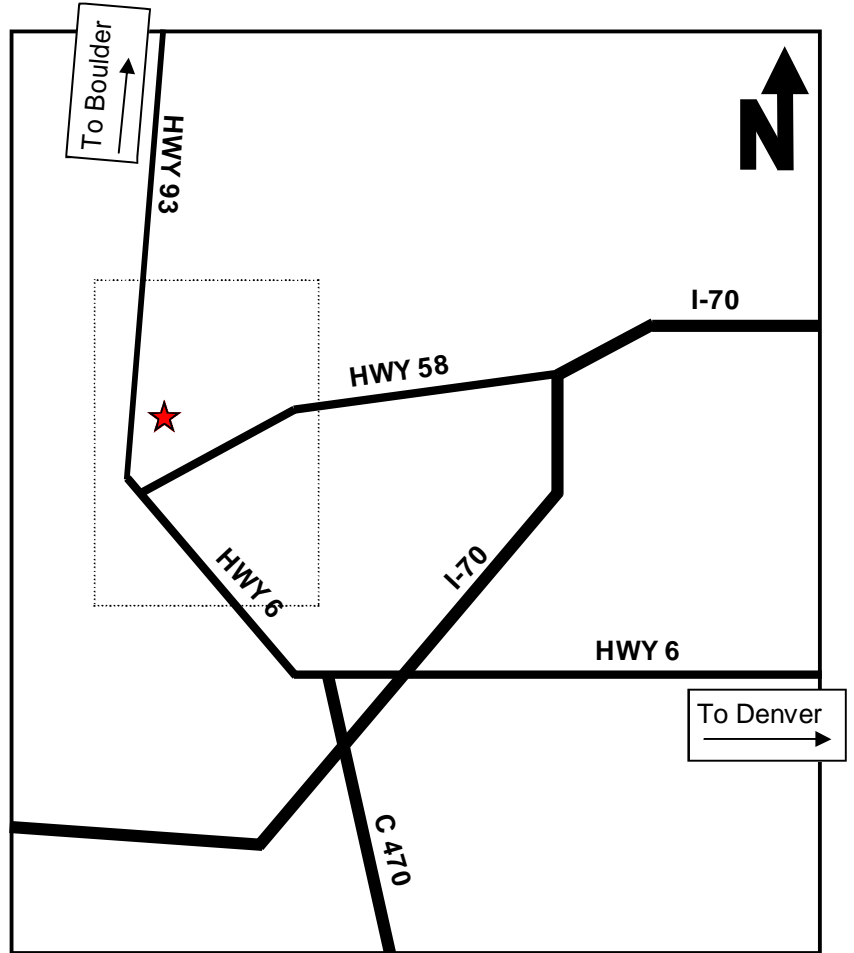

Map and Driving Directions

110 N. Rubey Drive, Golden CO 80403
303.801.0530

From Westbound I-70

I-70 West to
Hwy 58 West exit.
Take Hwy 58 to
Washington,
turn Right on
Washington to
Rubey Dr.
Turn Left on Rubey Dr.

From Westbound 6th

Take 6th until it turns into
Hwy 93.
Turn Right onto Iowa Dr.
Turn Left onto Rubey Dr.

From Eastbound I-70

I-70 West to 6th Avenue
West exit.
Take 6th until it turns into
Hwy 93.
Turn Right onto Iowa Dr.
Turn Left onto Rubey Dr.